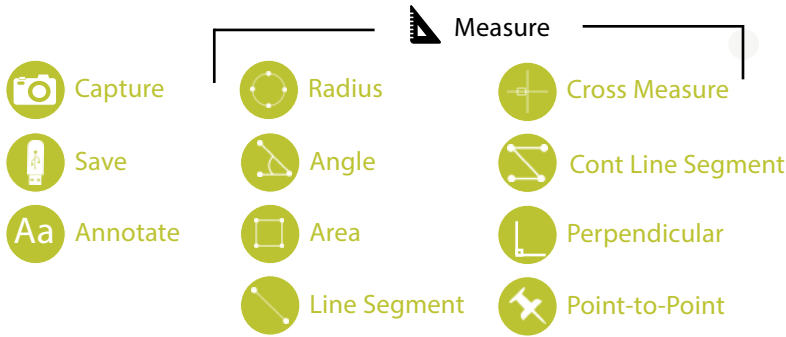

*SeBa™ PRO 4 FOR CLINICAL OR RESEARCH

**UPLOAD YOUR IMAGES TO
THE CLOUD!**

SeBa™ changes the way you view your microscope by simplifying the complexities of a traditional microscope. Its seamless integration of camera, computer and monitor creates an easy to use, all-in-one digital microscope that is perfect for any environment. SeBa™ brings collaboration, teaching, routine scanning, and image documentation into the next generation!

KEY FEATURES

- 5 position objective nosepiece
- 9.7", 2736 x 1824 retina display with 10 point multi-touch
- 16MP Color Camera
- Individual user login via access card(s)
- Easily capture, review, measure, print, and annotate images
- Brightfield, darkfield, simple polarization, & phase contrast
- Upload images to SeBaShare or save to USB drive
- Parfocal and parcentric infinity optical system
- Plan Achromat objectives standard, Plan Fluor (Optional)
- X/Y rackless wire-driven stage

SEBAACCESS™

CAPTURE....
CLOUD....
COLLABORATE...

SeBaAccess™ allows a user to automatically log into their own unique SeBaShare™ account by simply placing their SeBaAccess™ card up against the SeBa logo on the front SeBa head. The SeBa star's green LED will light up, and a toast will pop up at the bottom of the scan to indicate you have successfully logged in. Once logged in, simply click on the SeBaShare™ icon to upload that image to the SeBaShare™ account for later retrieval or viewing.