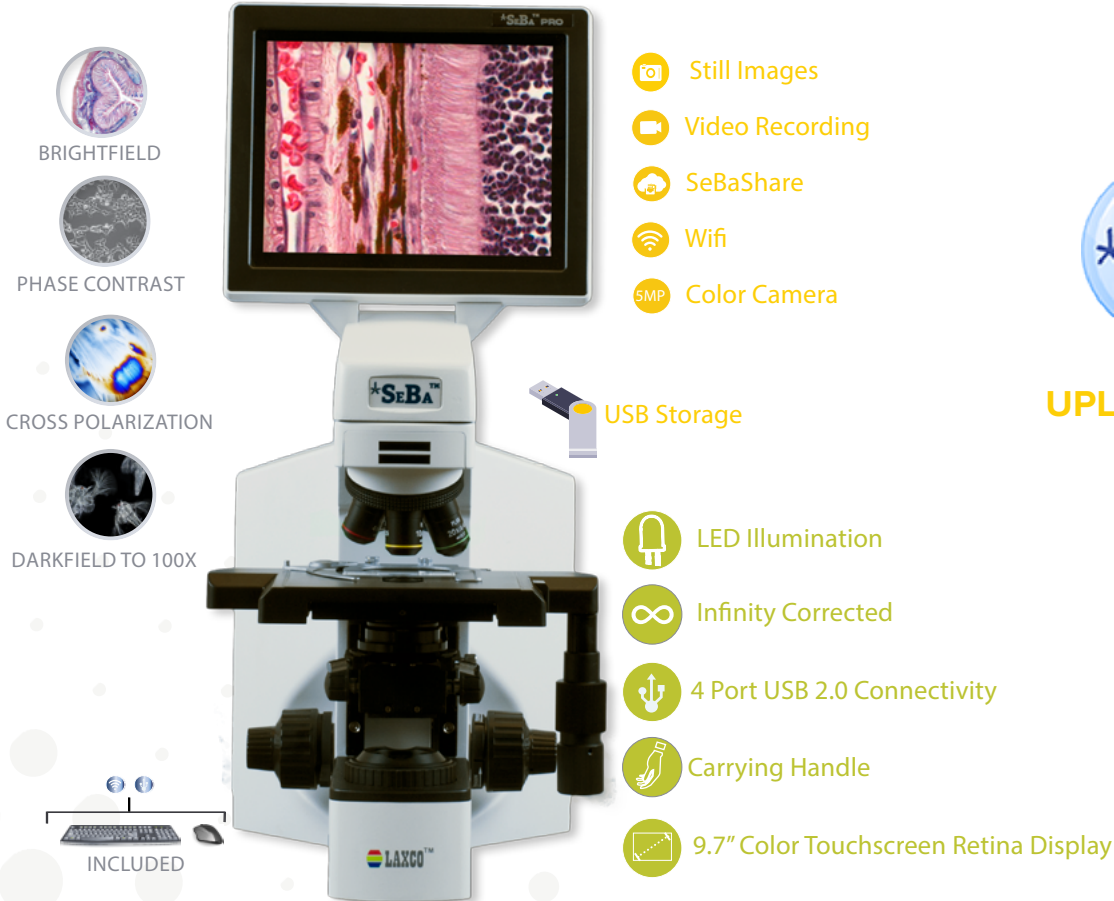

*SeBa™ PRO 4 FOR CLINICAL OR RESEARCH

**UPLOAD YOUR IMAGES TO
THE CLOUD!**

SeBa™ changes the way you view your microscope by simplifying the complexities of a traditional microscope. Its seamless integration of camera, computer and monitor creates an easy to use, all-in-one digital microscope that is perfect for any environment. SeBa™ brings collaboration, teaching, routine scanning, and image documentation into the next generation!

KEY FEATURES

- 5 position objective nosepiece
- 9.7", 2736 x 1824 retina display with 10 point multi-touch
- 16MP Color Camera
- Individual user login via access card(s)
- Easily capture, review, measure, print, and annotate images
- Brightfield, darkfield, simple polarization, & phase contrast
- Upload images to SeBaShare or save to USB drive
- Parfocal and parcentric infinity optical system
- Plan Achromat objectives standard, Plan Fluor (Optional)
- X/Y rackless wire-driven stage

SEBAACCESS™

CAPTURE....
CLOUD....
COLLABORATE...

SeBaAccess™ allows a user to automatically log into their own unique SeBaShare™ account by simply placing their SeBaAccess™ card up against the SeBa logo on the front SeBa head. The SeBa star's green LED will light up, and a toast will pop up at the bottom of the scan to indicate you have successfully logged in. Once logged in, simply click on the SeBaShare™ icon to upload that image to the SeBaShare™ account for later retrieval or viewing.