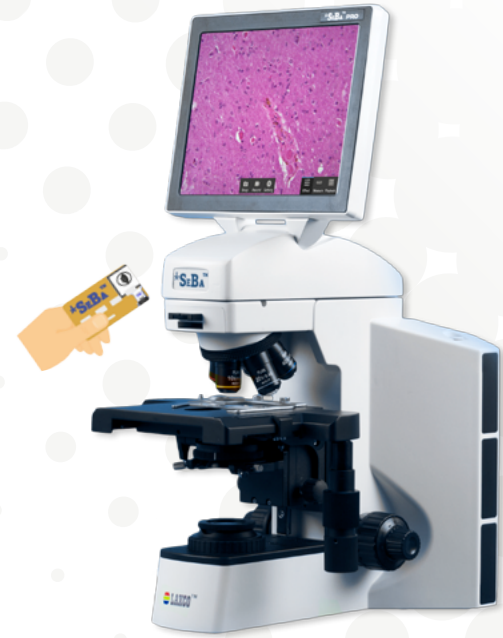

*SeBa™ PRO 4 FOR CLINICAL OR RESEARCH

**UPLOAD YOUR IMAGES TO
THE CLOUD!**

SeBa™ changes the way you view your microscope by simplifying the complexities of a traditional microscope. Its seamless integration of camera, computer and monitor creates an easy to use, all-in-one digital microscope that is perfect for any environment. SeBa™ brings collaboration, teaching, routine scanning, and image documentation into the next generation!

KEY FEATURES

- 5 position objective nosepiece
- 9.7", 2736 x 1824 retina display with 10 point multi-touch
- 16MP Color Camera
- Individual user login via access card(s)
- Easily capture, review, measure, print, and annotate images
- Brightfield, darkfield, simple polarization, & phase contrast
- Upload images to SeBaShare or save to USB drive
- Parfocal and parcentric infinity optical system
- Plan Achromat objectives standard, Plan Fluor (Optional)
- X/Y rackless wire-driven stage

SEBAACCESS™

CAPTURE....
CLOUD....
COLLABORATE...

SeBaAccess™ allows a user to automatically log into their own unique SeBaShare™ account by simply placing their SeBaAccess™ card up against the SeBa logo on the front SeBa head. The SeBa star's green LED will light up, and a toast will pop up at the bottom of the scan to indicate you have successfully logged in. Once logged in, simply click on the SeBaShare™ icon to upload that image to the SeBaShare™ account for later retrieval or viewing.